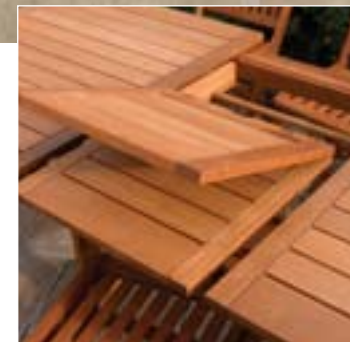

Tuscany Bistro Set

Table Size (mm) dia. x h	Code
600 x 730	TUSCBISTRO

- Three-piece bistro set
- Two strong steel and mosaic backed folding chairs
- Handmade mosaic tiled table
- Attractive seat cushions included

Saigon

Table Size (mm) l x w x h	Code
1800/2100 x 1000 x 740	SIAGONSET

- Nine-piece set
- Rectangular 1.8m table extends to 2.1m
- Six folding chairs and 2 foldable reclining armchairs
- FSC hardwood
- 3m parasol available (sold separately)